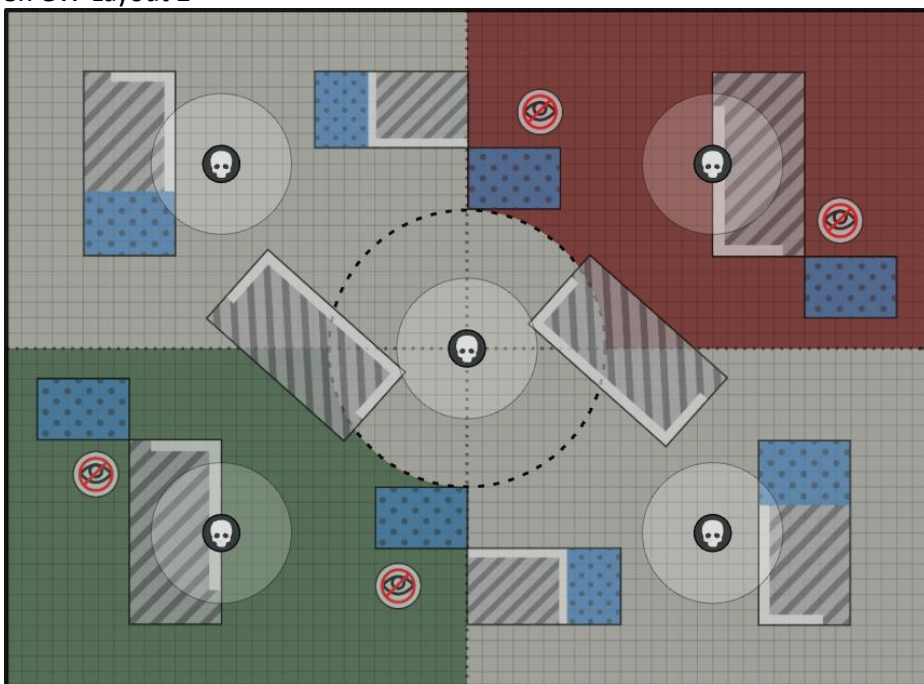

3. DIELENCLASH 40K - 2024 - MISSIONPACK

Tischlayouts und Missionen

Spiel 1: Mission B: Purge the Foe / Smoke and Mirrors / Tipping Point

5x GW-Layout 2

2x WTC MAP 52: Medium - Tipping Point

3. DIELENCLASH 40K - 2024 - MISSIONPACK

Spiel 2: Mission 1: Burden of Trust / Prepared Positions / Search and Destroy

5x GW-Layout 2

2x WTC MAP 9: Medium – Search and Destroy

3. DIELENCLASH 40K - 2024 - MISSIONPACK

Spiel 3: Mission R: Terraform / Swift Action / Sweeping Engagement

5x GW-Layout 3

2x WTC MAP 57: Medium - Sweeping Engagement