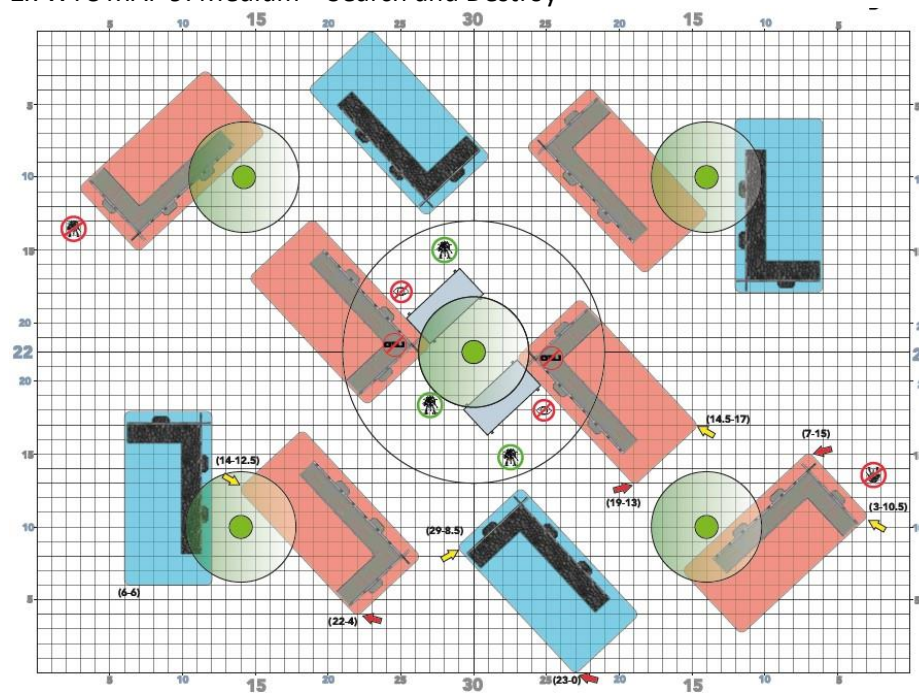

3. DIELENCLASH 40K - 2024 - MISSIONPACK

Tischlayouts und Missionen

Spiel 1: Mission B: Purge the Foe / Smoke and Mirrors / Tipping Point

5x GW-Layout 2

2x WTC MAP 52: Medium - Tipping Point

3. DIELENCLASH 40K - 2024 - MISSIONPACK

Spiel 2: Mission 1: Burden of Trust / Prepared Positions / Search and Destroy

5x GW-Layout 2

2x WTC MAP 9: Medium – Search and Destroy

3. DIELENCLASH 40K - 2024 - MISSIONPACK

Spiel 3: Mission R: Terraform / Swift Action / Sweeping Engagement

5x GW-Layout 3

2x WTC MAP 57: Medium - Sweeping Engagement