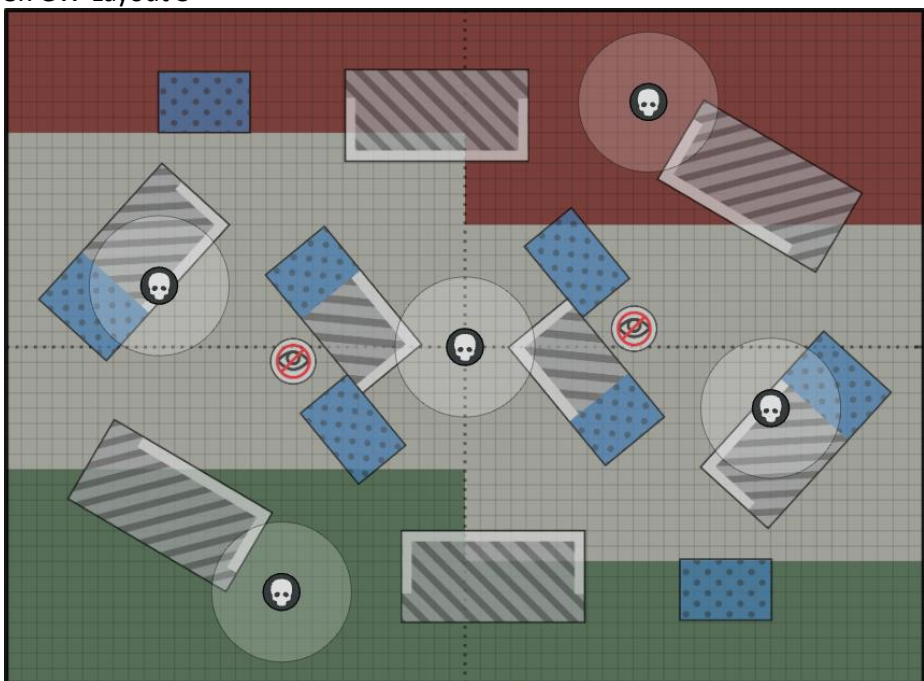

3. DIELENCLASH 40K - 2024 - MISSIONPACK

Tischlayouts und Missionen

Spiel 1: Mission B: Purge the Foe / Smoke and Mirrors / Tipping Point

5x GW-Layout 2

2x WTC MAP 52: Medium - Tipping Point

3. DIELENCLASH 40K - 2024 - MISSIONPACK

Spiel 2: Mission 1: Burden of Trust / Prepared Positions / Search and Destroy

5x GW-Layout 2

2x WTC MAP 9: Medium – Search and Destroy

3. DIELENCLASH 40K - 2024 - MISSIONPACK

Spiel 3: Mission R: Terraform / Swift Action / Sweeping Engagement

5x GW-Layout 3

2x WTC MAP 57: Medium - Sweeping Engagement