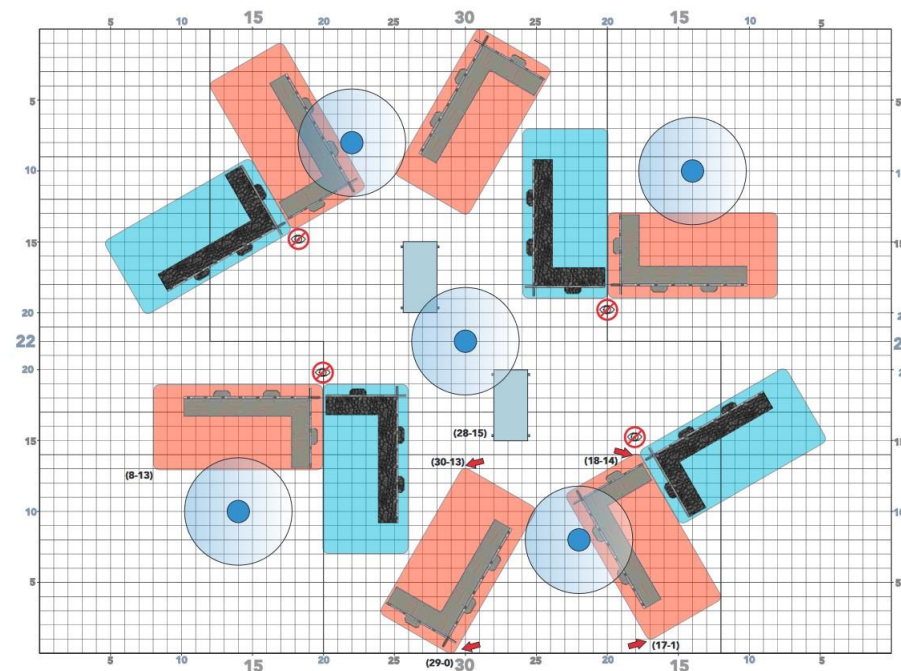

3. DIELENCLASH 40K - 2024 - MISSIONPACK

Tischlayouts und Missionen

Spiel 1: Mission B: Purge the Foe / Smoke and Mirrors / Tipping Point

5x GW-Layout 2

2x WTC MAP 52: Medium - Tipping Point

3. DIELENCLASH 40K - 2024 - MISSIONPACK

Spiel 2: Mission 1: Burden of Trust / Prepared Positions / Search and Destroy

5x GW-Layout 2

2x WTC MAP 9: Medium – Search and Destroy

3. DIELENCLASH 40K - 2024 - MISSIONPACK

Spiel 3: Mission R: Terraform / Swift Action / Sweeping Engagement

5x GW-Layout 3

2x WTC MAP 57: Medium - Sweeping Engagement